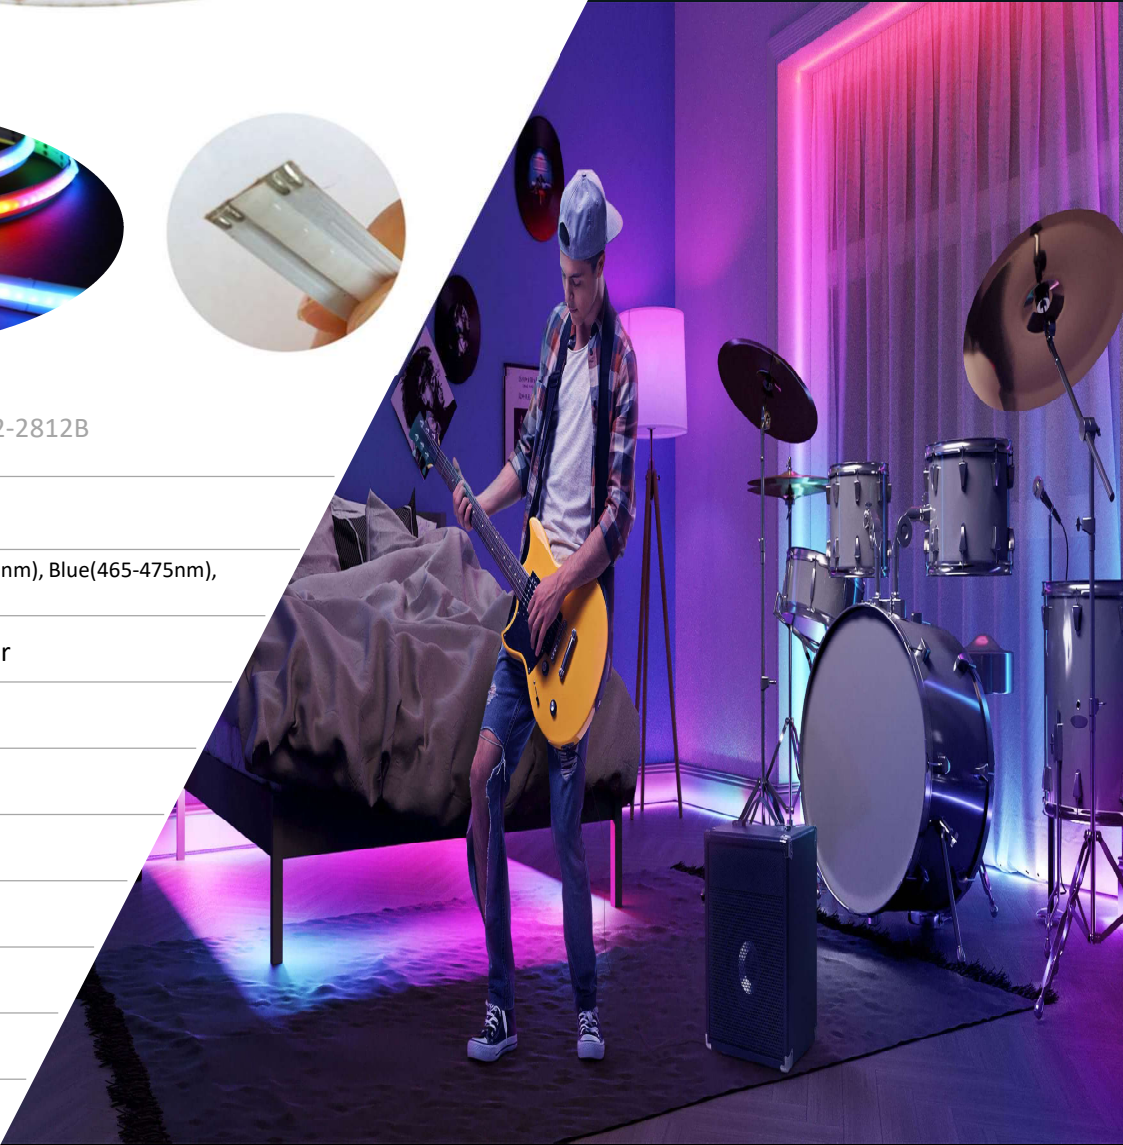

Dream Color

Premium Pro FCOB STRIPS

322-2812B

LED per Meter	322
Beam Angle NM (RGBY)	Red(620-630nm), Green(515-525nm), Blue(465-475nm), Yellow(585-595nm)
Color	Dream Color
Waterproof Level	IP44
Working Voltage	DC-12V
FPCB	12mm
Power Consumption	12 w/m
Color Temperature (K)	R:620-625 G:515-522 B:460-465
Beam Angle	180
Colour rendering	CRI >90