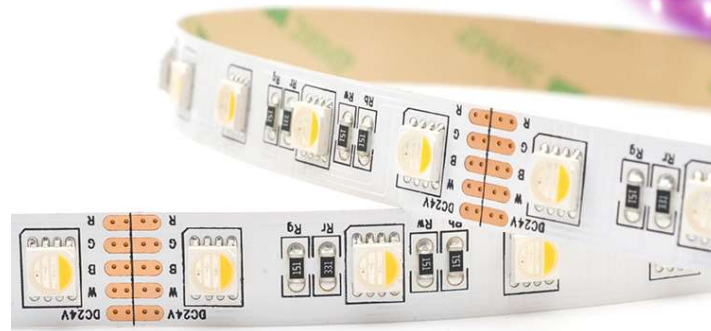

Remote Control up to 20ft

Mobile app Control Over WI-FI

Smart Color Picking

RGB

STRIPS

5050-60-RGB-IP20

5050-30-RGB-IP20

5050-60-RGB-IP65

RGBW/WW

(4in1)

STRIPS

Cool White
(6000K-6500K)

RGB

	5050-60-RGB4-W	5050-60-RGB4-WW
LED per Meter	60	60
SMD LED Model	5050	5050
Color	RGBW	RGBWW
Waterproof Level	IP20	IP20
Working Voltage	DC-12V	DC-12V
LED Lumen (Per LED)	10-12 Lumen	10-12 Lumen
Power Consumption	14.5 w/m	14.5 w/m
Color Temperature (K)	R:620-625 G:515-522 B:460-465 W:6000	
Beam Angle	120	120
FPCB Type	Double	Double

RGB+W STRIPS

	5050-30-RGBW-IP20	5050-60-RGBW-IP65
LED per Meter	60	60
SMD LED Model	5050	5050
Color	RGB + Cool White	RGB + Cool White
Waterproof Level	IP20	IP65
Working Voltage	DC-12V	DC-12V
LED Lumen (Per LED)	10-12 Lumen	10-12 Lumen
Power Consumption	14.5 w/m	14.5 w/m
Color Temperature (K)	R:620-625 G:515-522 B:460-465 W:6000	
Beam Angle	120	120
FPCB Type	Double	Double