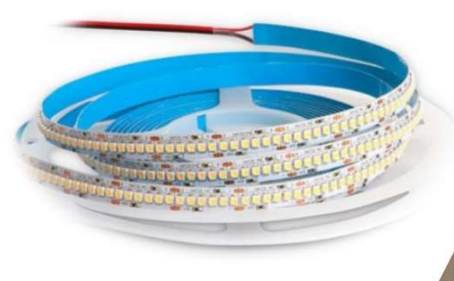

Ultimate flexibility: shape, bend and extend

Our Light strip is the most flexible light source imaginable. You can shape the strip in nearly any form and use the adhesive tape on the back to attach it to any solid surface. If needed, you can cut your Light strip to size at the scissor markings. Our Light strip is the most versatile and robust light source that will bring your room to life.

Single Color STRIPS

	120-W, 120WW, 120-R, 120-G, 120-B	120-W, 120WW, 120-R, 120-G, 120-B
LED per Meter	120	180
SMD LED Model	2835	2835
Color	W: Cool White, WW: Warm White, R: Red, G: Green, B: Blue	
Waterproof Level	IP20	IP20
Working Voltage	DC-12V	DC-12V
FPCB	8mm, 10mm	8mm, 10mm
Power Consumption	9.6 w/m	14.5 w/m
Color Temperature (K)	R:620-625 G:515-522 B:460-465, 3000K 800L, 6000K, 880L	
Beam Angle	120	120
Colour rendering	CRI >90	CRI >90

Single Color High Brightness STRIPS

	204WW, 204NW, 204W	240WW, 240NW, 240W
LED per Meter	204	240
SMD LED Model	3014	2835
Color	W: Cool White, WW: Warm White, NW: Natural White	
Waterproof Level	IP20	IP20
Working Voltage	DC-12V	DC-12V
FPCB	8mm, 10mm	8mm, 10mm
Power Consumption	9.6 w/m	14.5 w/m
Color Temperature (K)	WW: 3000K, NW: 4000K, W : 6000K	
Beam Angle	120	120
Colour rendering	CRI >90	CRI >95