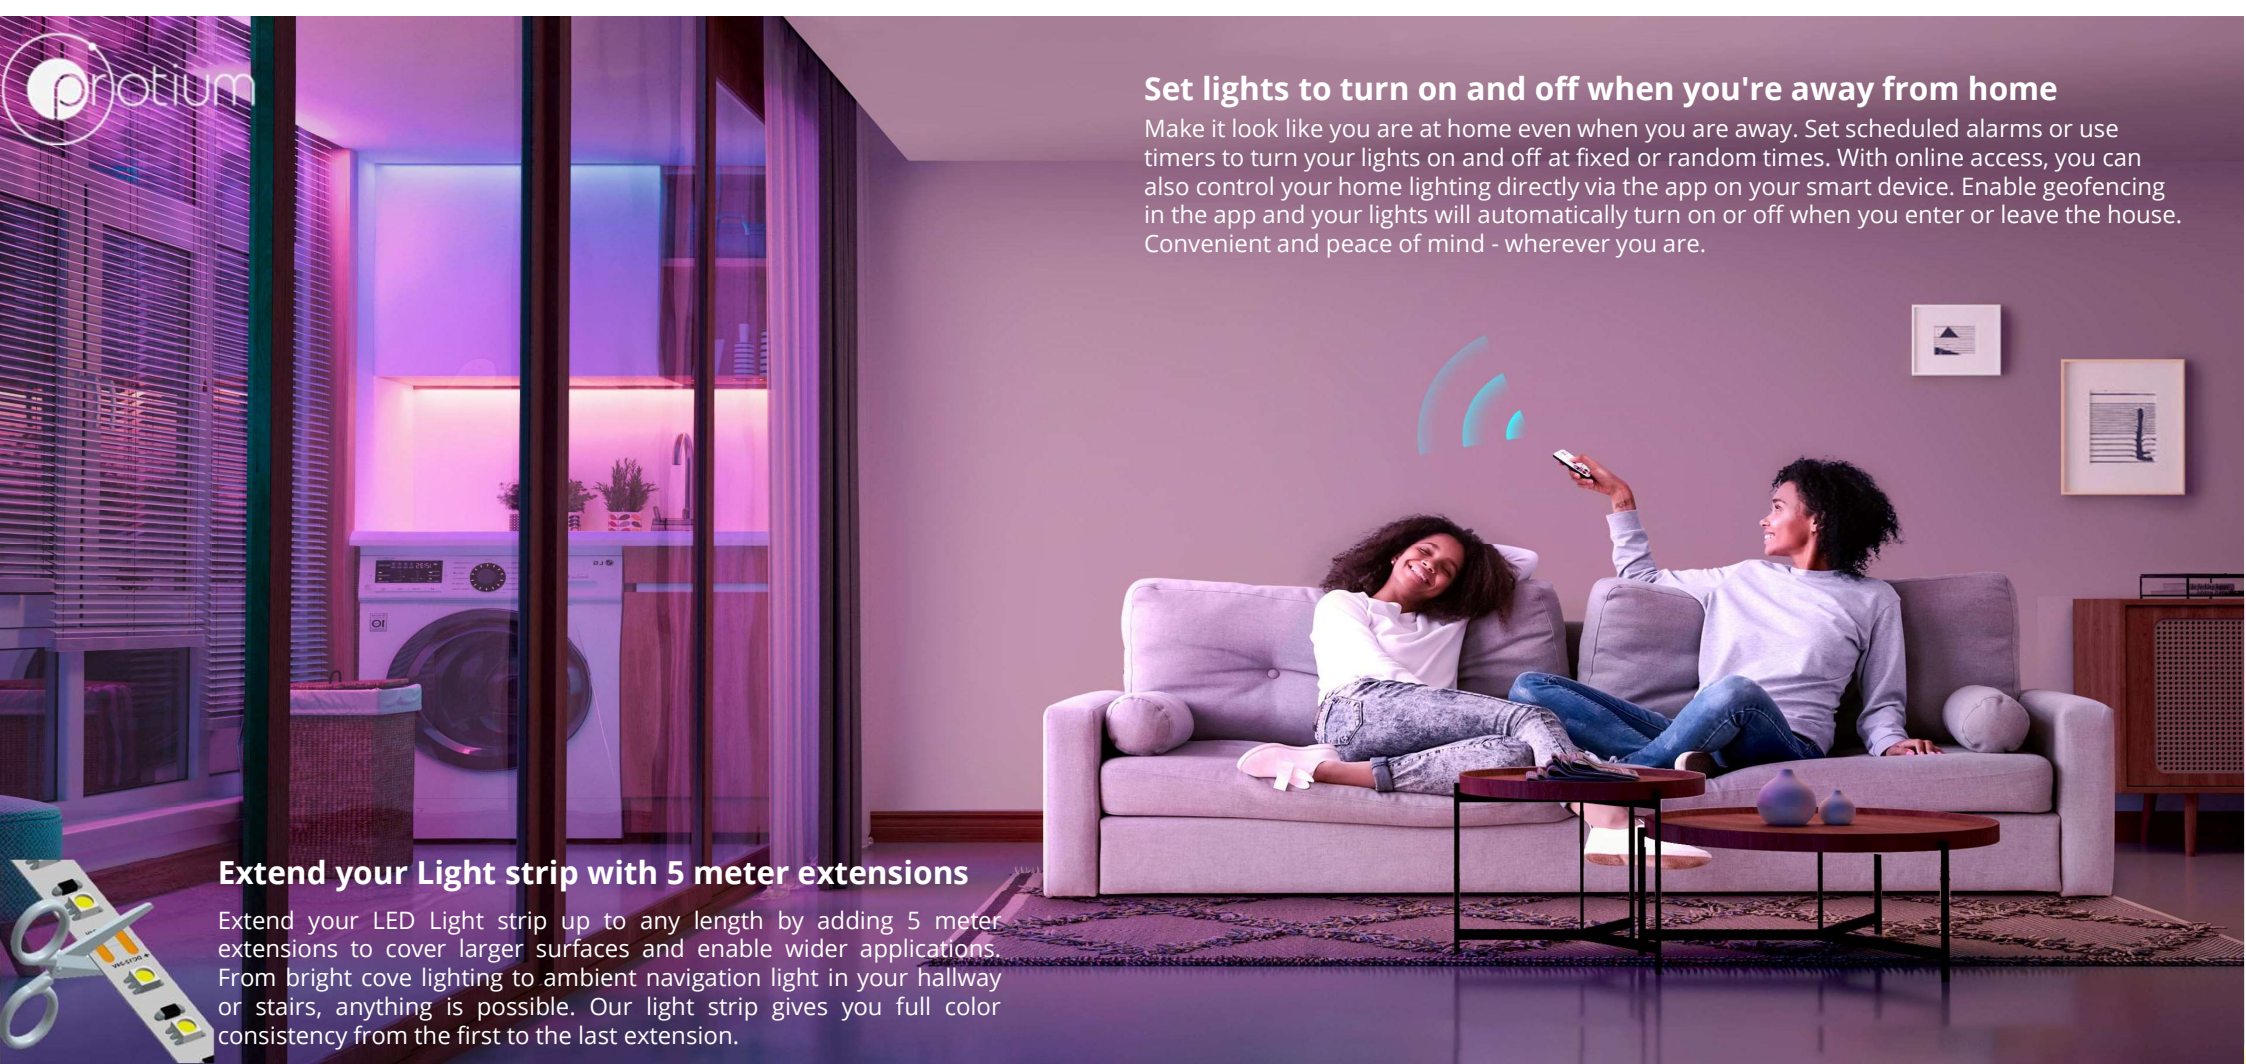

Dance with light and music

Combine your favourite music with family lighting, feel the rhythm of light. Download Our APP, get party started with LED Strip.

Switch lighting from pre-set scenes

From blue to orange, night light to high brightness, just use pre-set scenes in the mobile APP. It provides you a fast way to get the color you like, and also you can put one into your favourite.

Your romantic moments, just a color light strip

At everywhere in your home, just using a light strip, the colourful light builds your romantic space.

Automated with other devices

The light strip can be intergraded with Other eco-system, and co-work with other home automation devices*.

Set lights to turn on and off when you're away from home

Make it look like you are at home even when you are away. Set scheduled alarms or use timers to turn your lights on and off at fixed or random times. With online access, you can also control your home lighting directly via the app on your smart device. Enable geofencing in the app and your lights will automatically turn on or off when you enter or leave the house. Convenient and peace of mind - wherever you are.