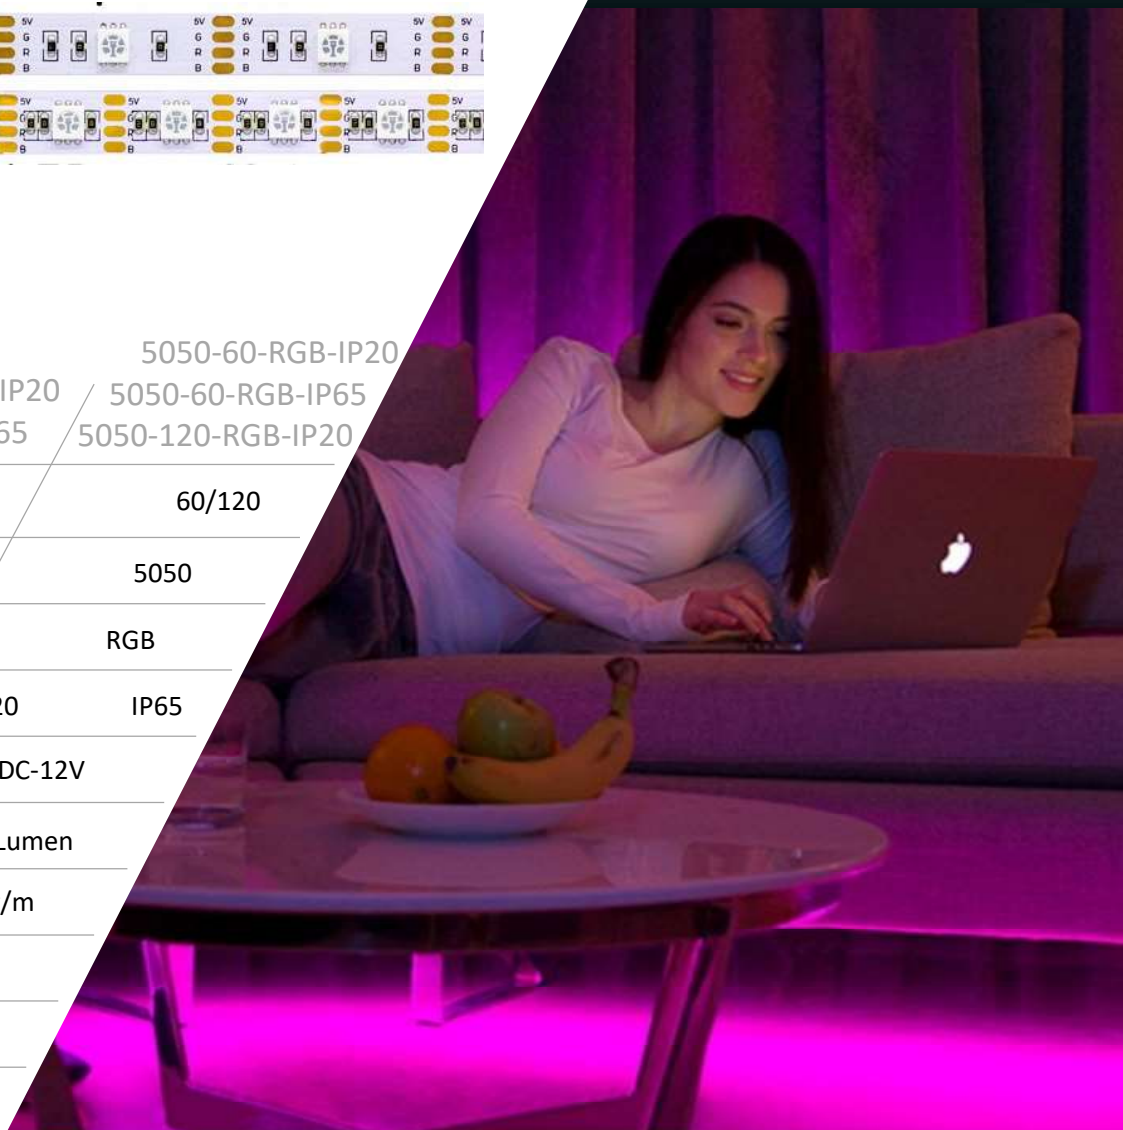

5050-60-RGB-IP20

5050-30-RGB-IP20

5050-60-RGB-IP65

5050-30-RGB-IP65

5050-120-RGB-IP20

	5050-30-RGB-IP20	5050-30-RGB-IP65	5050-60-RGB-IP20	5050-60-RGB-IP65
LED per Meter	30		60/120	
SMD LED Model	5050		5050	
Color	RGB		RGB	
Waterproof Level	IP20	IP65	IP20	IP65
Working Voltage	DC-12V		DC-12V	
LED Lumen (Per LED)	10-12 Lumen		10-12 Lumen	
Power Consumption	7.0 w/m		14.5 w/m	
Color Temperature (K)	R:620-625 G:515-522 B:460-465			
Beam Angle	120		120	
FPCB Type	Double		Double