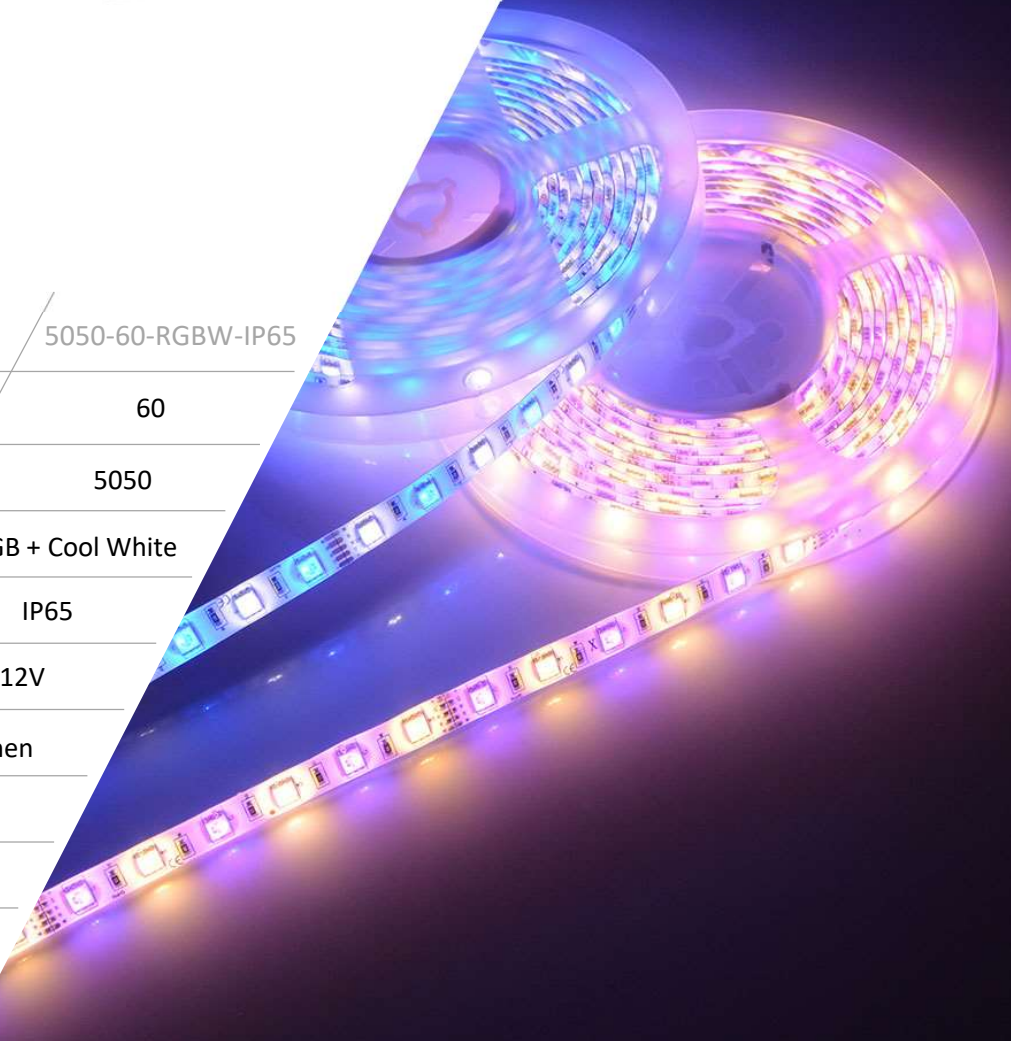

Dual Color STRIPS

	5050-DUAL-IP20	5050-DUAL-IP65
LED per Meter	60	60
SMD LED Model	5050 (2in1), EPISTAR	5050 (2in1), EPISTAR
Color	W: Cool White, WW: Warm White	
Waterproof Level	IP20	IP65
Working Voltage	DC-12V	DC-12V
FPCB	10mm	10mm
Power Consumption	14.4 w/m	14.4 w/m
Color Temperature (K)	WW: 3200, Natural white: 4500-5000, CW 5600	
Beam Angle	120	120
Colour rendering	CRI >95	CRI >95

Remote Control up to 20ft

Mobile app Control Over WI-FI

Smart Color Picking

RGB

STRIPS

5050-60-RGB-IP20

5050-30-RGB-IP20

5050-60-RGB-IP65

RGBW/WW

(4in1)

STRIPS

Cool White
(6000K-6500K)

RGB

	5050-60-RGB4-W	5050-60-RGB4-WW
LED per Meter	60	60
SMD LED Model	5050	5050
Color	RGBW	RGBWW
Waterproof Level	IP20	IP20
Working Voltage	DC-12V	DC-12V
LED Lumen (Per LED)	10-12 Lumen	10-12 Lumen
Power Consumption	14.5 w/m	14.5 w/m
Color Temperature (K)	R:620-625 G:515-522 B:460-465 W:6000	
Beam Angle	120	120
FPCB Type	Double	Double

RGB+W STRIPS

	5050-30-RGBW-IP20	5050-60-RGBW-IP65
LED per Meter	60	60
SMD LED Model	5050	5050
Color	RGB + Cool White	RGB + Cool White
Waterproof Level	IP20	IP65
Working Voltage	DC-12V	DC-12V
LED Lumen (Per LED)	10-12 Lumen	10-12 Lumen
Power Consumption	14.5 w/m	14.5 w/m
Color Temperature (K)	R:620-625 G:515-522 B:460-465 W:6000	
Beam Angle	120	120
FPCB Type	Double	Double