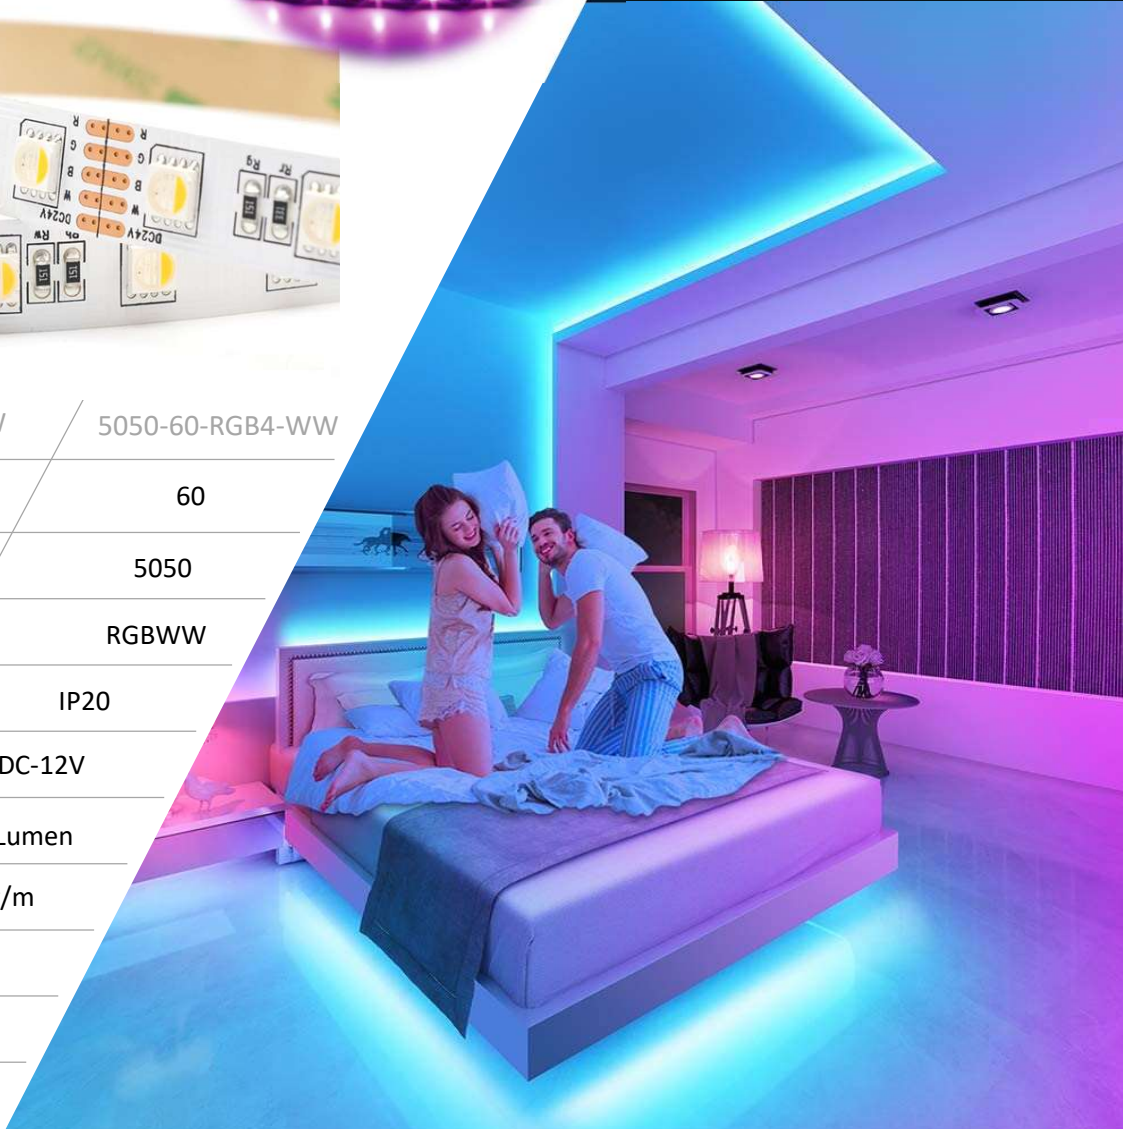

Remote Control up to 20ft

Mobile app Control Over WI-FI

Smart Color Picking

RGB

STRIPS

5050-60-RGB-IP20

5050-30-RGB-IP20

5050-60-RGB-IP65

RGBW/WW

(4in1)

STRIPS

Cool White
(6000K-6500K)

RGB

	5050-60-RGB4-W	5050-60-RGB4-WW
LED per Meter	60	60
SMD LED Model	5050	5050
Color	RGBW	RGBWW
Waterproof Level	IP20	IP20
Working Voltage	DC-12V	DC-12V
LED Lumen (Per LED)	10-12 Lumen	10-12 Lumen
Power Consumption	14.5 w/m	14.5 w/m
Color Temperature (K)	R:620-625 G:515-522 B:460-465 W:6000	
Beam Angle	120	120
FPCB Type	Double	Double

RGB+W STRIPS

	5050-30-RGBW-IP20	5050-60-RGBW-IP65
LED per Meter	60	60
SMD LED Model	5050	5050
Color	RGB + Cool White	RGB + Cool White
Waterproof Level	IP20	IP65
Working Voltage	DC-12V	DC-12V
LED Lumen (Per LED)	10-12 Lumen	10-12 Lumen
Power Consumption	14.5 w/m	14.5 w/m
Color Temperature (K)	R:620-625 G:515-522 B:460-465 W:6000	
Beam Angle	120	120
FPCB Type	Double	Double