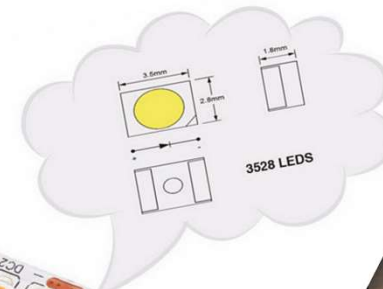

204WW, 204NW, 204W	240WW, 240NW, 240W
LED per Meter	204	240
SMD LED Model	3014	2835
Color	W: Cool White, WW: Warm White, NW: Natural White	
Waterproof Level	IP20	IP20
Working Voltage	DC-12V	DC-12V
FPCB	8mm, 10mm	8mm, 10mm
Power Consumption	9.6 w/m	14.5 w/m
Color Temperature (K)	WW: 3000K, NW: 4000K, W : 6000K	
Beam Angle	120	120
Colour rendering	CRI >90	CRI >95