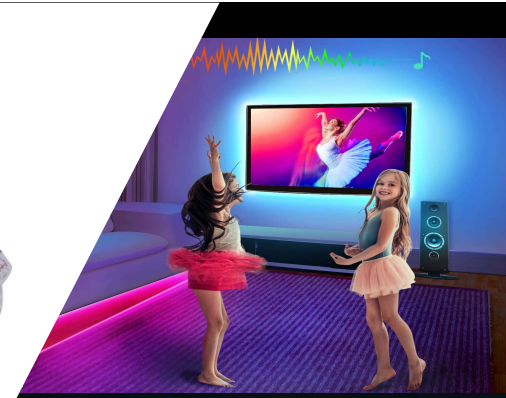

Remote Control up to 20ft

Mobile app Control Over WI-FI

Smart Color Picking

RGB

STRIPS

5050-60-RGB-IP20

5050-30-RGB-IP20

5050-60-RGB-IP65