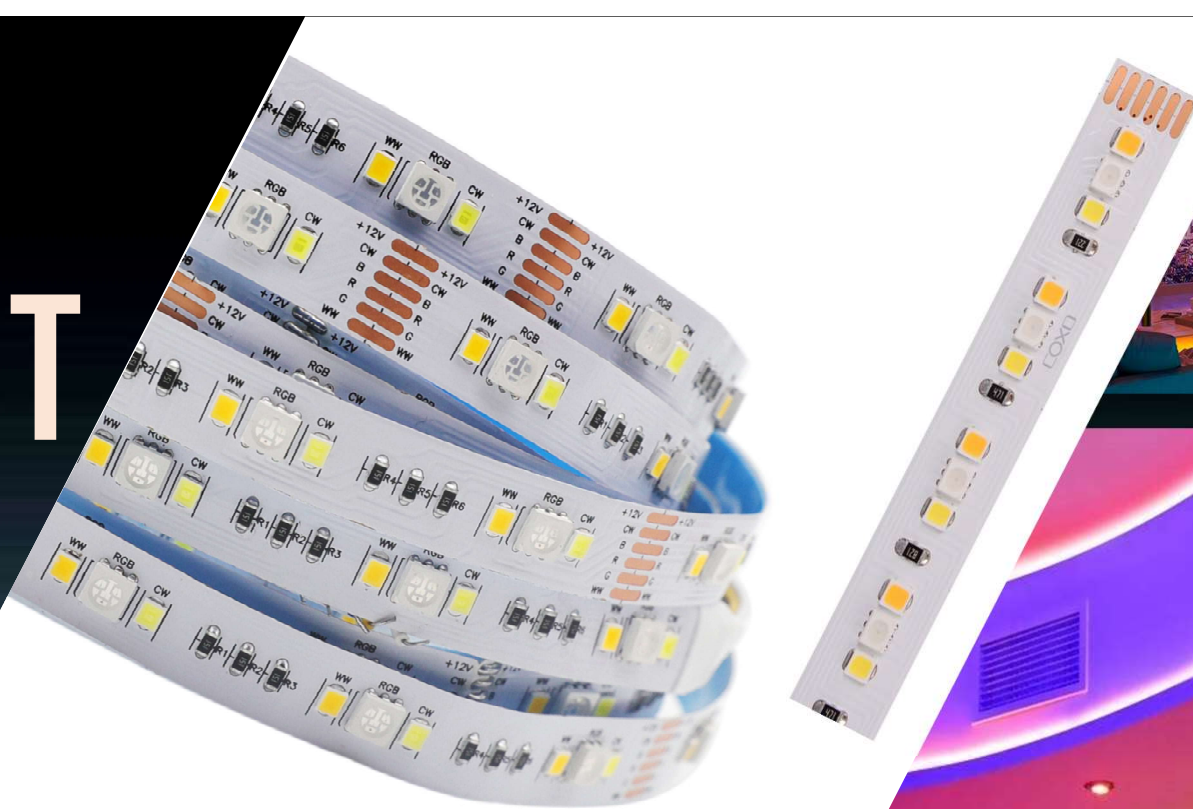

RGB+CCT STRIPS

5050-90-RGB3-IP20

LED per Meter	30+30+30
SMD LED Model	5050 RGB+3530 CCT
Color	RGB+CCT
Waterproof Level	IP20
Working Voltage	DC-12V
LED Lumen (Per LED)	8-10 Lumen
Power Consumption	7 w/m
Color Temperature (K)	R:620-625 G:515-522 B:460-465 , W:6000 WW:3000
Beam Angle	120
FPCB Type	Double