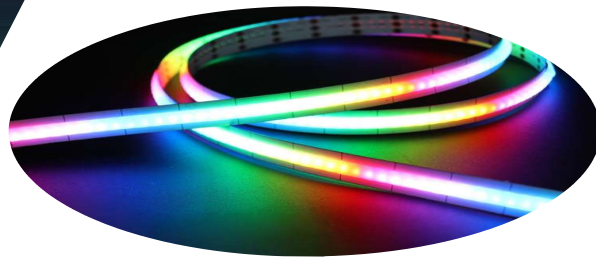

Dream Color

Premium Pro FCOB STRIPS