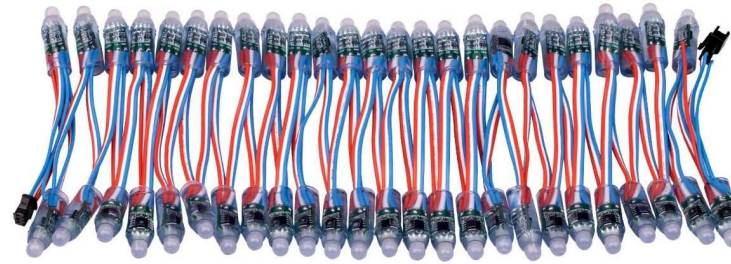

Dream Color

Premium Pro FCOB STRIPS

322-2812B

LED per Meter	322
Beam Angle NM (RGBY)	Red(620-630nm), Green(515-525nm), Blue(465-475nm), Yellow(585-595nm)
Color	Dream Color
Waterproof Level	IP44
Working Voltage	DC-12V
FPCB	12mm
Power Consumption	12 w/m
Color Temperature (K)	R:620-625 G:515-522 B:460-465
Beam Angle	180
Colour rendering	CRI >90

Dream Color

STRING

WS2811 (Each Pixel)

STRING-50-2811-5CM

Bulb per Set	50
IC Chip Model	2811 IC
Color	RGB full color
Waterproof Level	IP67 (with Silicon tube)
Working Voltage	DC-5V
Bulb Lumen (Per Bulb)	8 Lumen
Power Consumption	15W
Color Temperature (K)	R:620-625 G:515-522 B:460-465
Beam Angle	160
Wire Length between Bulbs	5cm