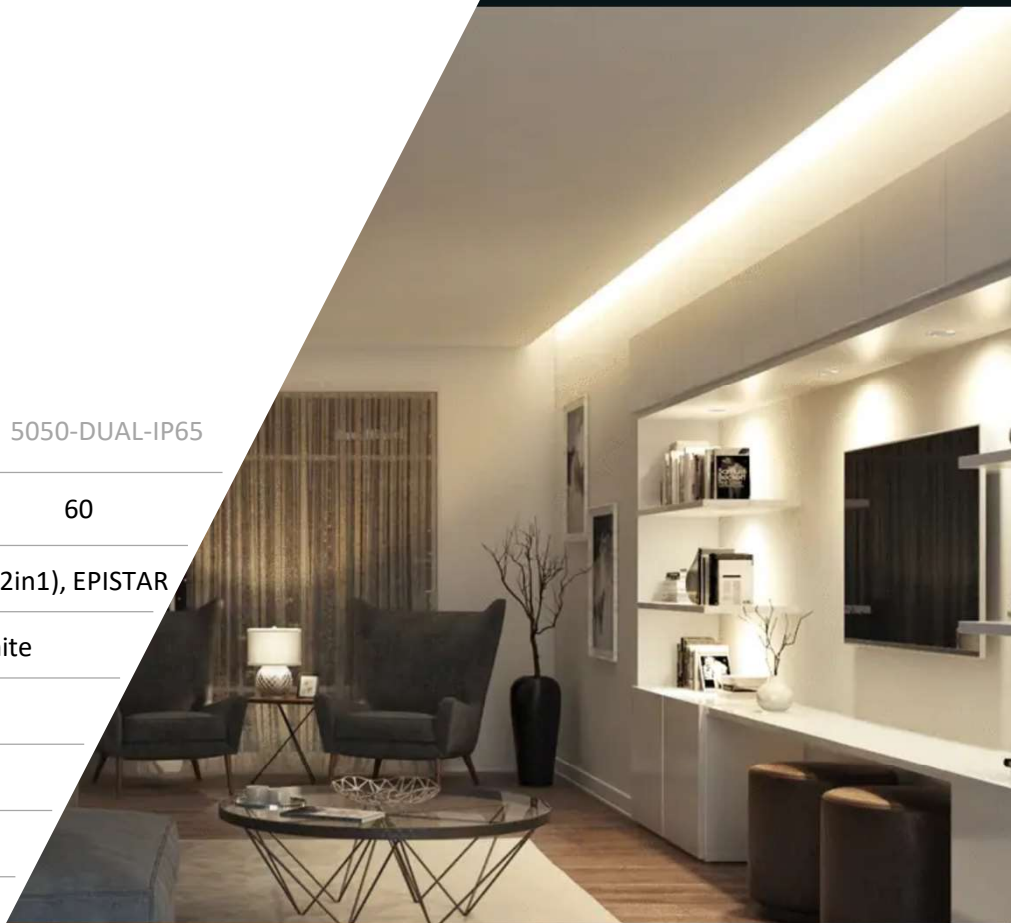

5050-DUAL-IP20	5050-DUAL-IP65
LED per Meter	60	60
SMD LED Model	5050 (2in1), EPISTAR	5050 (2in1), EPISTAR
Color	W: Cool White, WW: Warm White	
Waterproof Level	IP20	IP65
Working Voltage	DC-12V	DC-12V
FPCB	10mm	10mm
Power Consumption	14.4 w/m	14.4 w/m
Color Temperature (K)	WW: 3200, Natural white: 4500-5000, CW 5600	
Beam Angle	120	120
Colour rendering	CRI >95	CRI >95

2400K 2700K 3000K 4200K 6200K