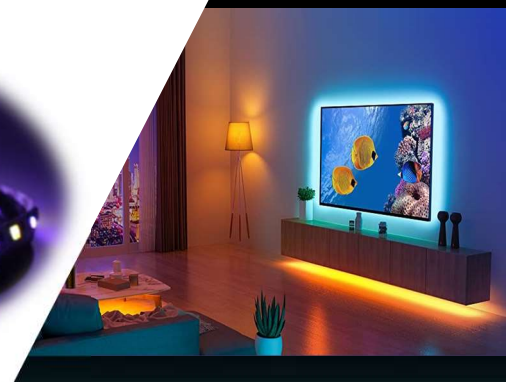

RGBCW

(5in1)

STRIPS

Warm White
(2700K)

Cool White
(6000K~6500K)

5050-60-RGB5-IP20

LED per Meter	60
SMD LED Model	5050 (5in1 Chip)
Color	RGB+CCT
Waterproof Level	IP20
Working Voltage	DC-12V
LED Lumen (Per LED)	10-12 Lumen
Power Consumption	14.5 w/m
Color Temperature (K)	R:620-625 G:515-522 B:460-465 , W:6000 WW:3000
Beam Angle	120
FPCB Type	Double