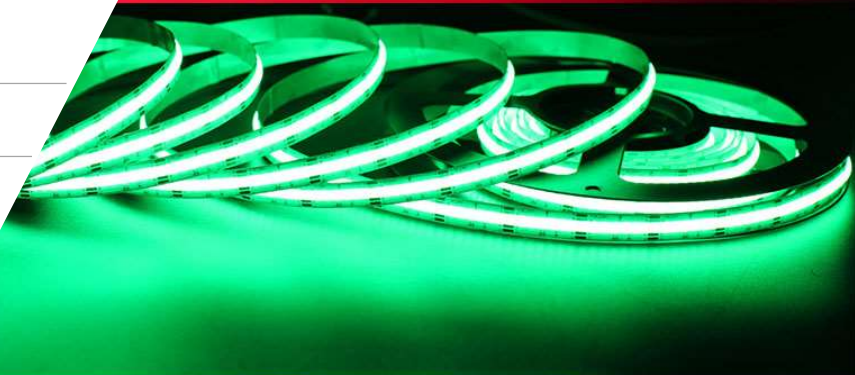

PRFPCB- 630RGB

LED per Meter	630
Beam Angle NM (RGBY)	Red(620-630nm), Green(515-525nm), Blue(465-475nm), Yellow(585-595nm)
Color	RGB
Waterproof Level	IP44
Working Voltage	DC-12V
FPCB	8mm
Power Consumption	15 w/m
Color Temperature (K)	R:620-625 G:515-522 B:460-465
Beam Angle	180
Colour rendering	CRI >90