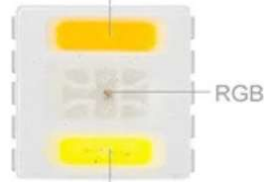

RGB+W STRIPS

	5050-30-RGBW-IP20	5050-60-RGBW-IP65
LED per Meter	60	60
SMD LED Model	5050	5050
Color	RGB + Cool White	RGB + Cool White
Waterproof Level	IP20	IP65
Working Voltage	DC-12V	DC-12V
LED Lumen (Per LED)	10-12 Lumen	10-12 Lumen
Power Consumption	14.5 w/m	14.5 w/m
Color Temperature (K)	R:620-625 G:515-522 B:460-465 W:6000	
Beam Angle	120	120
FPCB Type	Double	Double

RGB+WW STRIPS

	5050-30-RGBWW-IP20	5050-60-RGBWW-IP65
LED per Meter	60	60
SMD LED Model	5050	5050
Color	RGB+WW	RGB+WW
Waterproof Level	IP20	IP65
Working Voltage	DC-12V	DC-12V
LED Lumen (Per LED)	10-12 Lumen	10-12 Lumen
Power Consumption	14.5 w/m	14.5 w/m
Color Temperature (K)	R:620-625 G:515-522 B:460-465 WW:3000	
Beam Angle	120	120
FPCB Type	Double	Double

RGB+CCT STRIPS

5050-90-RGB3-IP20

LED per Meter	30+30+30
SMD LED Model	5050 RGB+3530 CCT
Color	RGB+CCT
Waterproof Level	IP20
Working Voltage	DC-12V
LED Lumen (Per LED)	8-10 Lumen
Power Consumption	7 w/m
Color Temperature (K)	R:620-625 G:515-522 B:460-465 , W:6000 WW:3000
Beam Angle	120
FPCB Type	Double

RGBCW

(5in1)

STRIPS

Warm White
(2700K)

Cool White
(6000K~6500K)

5050-60-RGB5-IP20

LED per Meter	60
SMD LED Model	5050 (5in1 Chip)
Color	RGB+CCT
Waterproof Level	IP20
Working Voltage	DC-12V
LED Lumen (Per LED)	10-12 Lumen
Power Consumption	14.5 w/m
Color Temperature (K)	R:620-625 G:515-522 B:460-465 , W:6000 WW:3000
Beam Angle	120
FPCB Type	Double