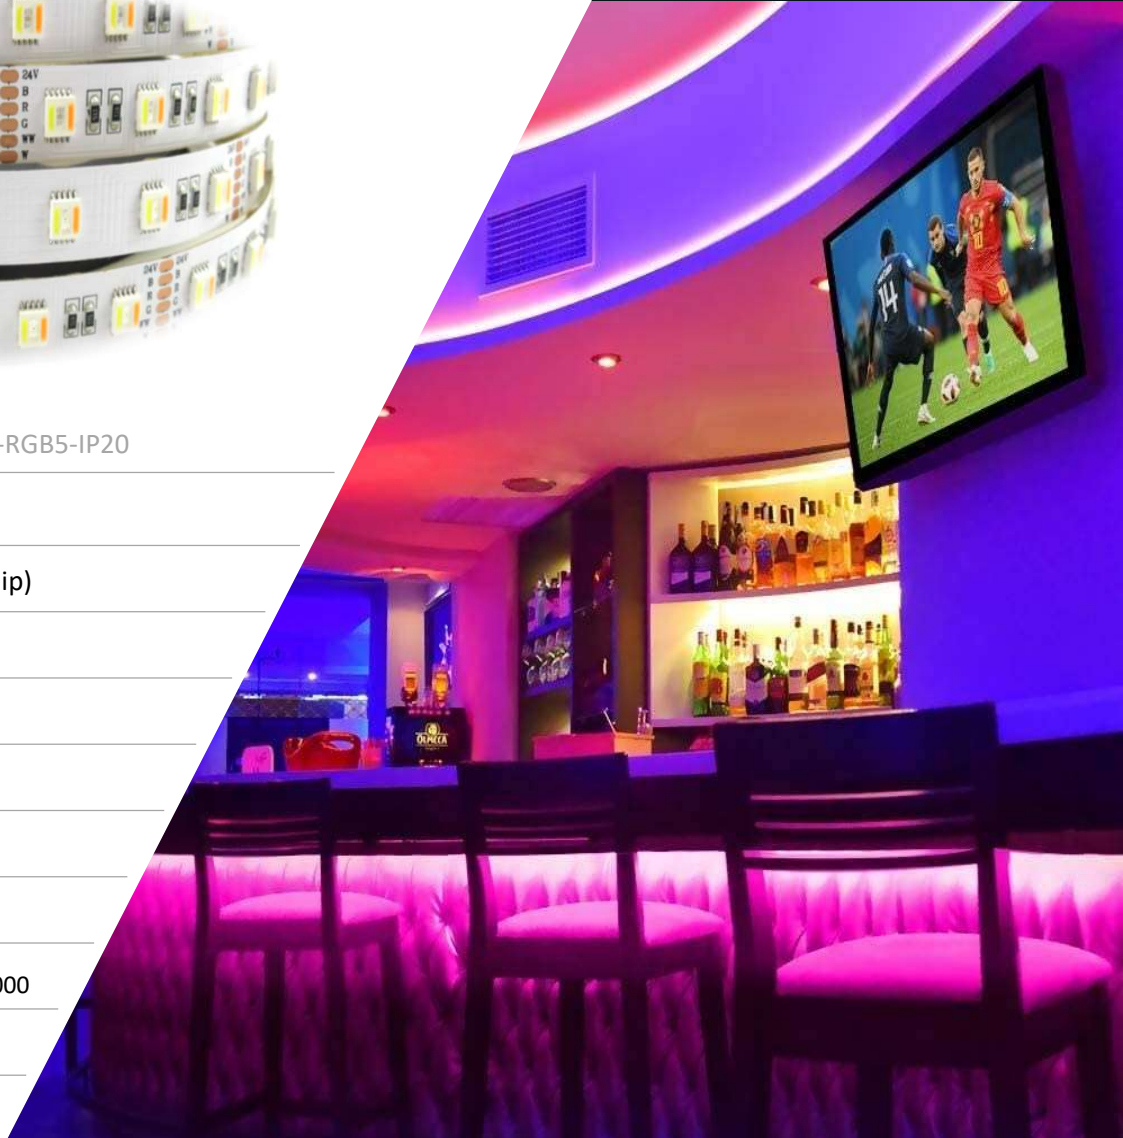

5050-60-RGB5-IP20

LED per Meter	60
SMD LED Model	5050 (5in1 Chip)
Color	RGB+CCT
Waterproof Level	IP20
Working Voltage	DC-12V
LED Lumen (Per LED)	10-12 Lumen
Power Consumption	14.5 w/m
Color Temperature (K)	R:620-625 G:515-522 B:460-465 , W:6000 WW:3000
Beam Angle	120
FPCB Type	Double