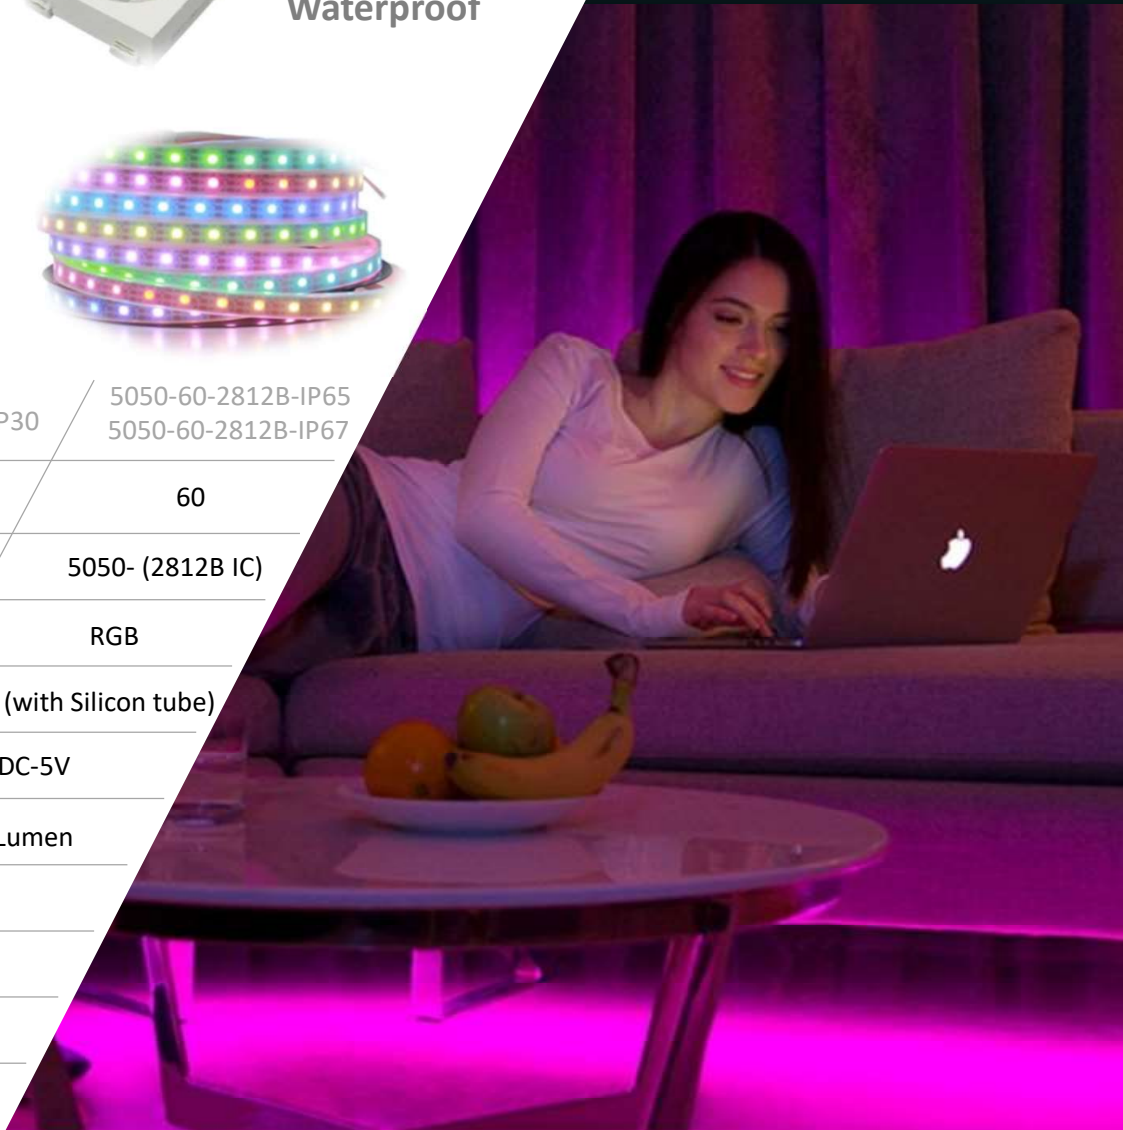

5050-60-2812B-IP30	5050-60-2812B-IP65 5050-60-2812B-IP67
LED per Meter	60	60
SMD / IC Chip Model	5050- (2812B IC)	5050- (2812B IC)
Color	RGB	RGB
Waterproof Level	IP20	IP67 (with Silicon tube)
Working Voltage	DC-5V	DC-5V
LED Lumen (Per LED)	10-12 Lumen	10-12 Lumen
Power Consumption	9 w/m	9 w/m
Color Temperature (K)	R:620-625 G:515-522 B:460-465	
Beam Angle	120	120
FPCB Type	Double	Double