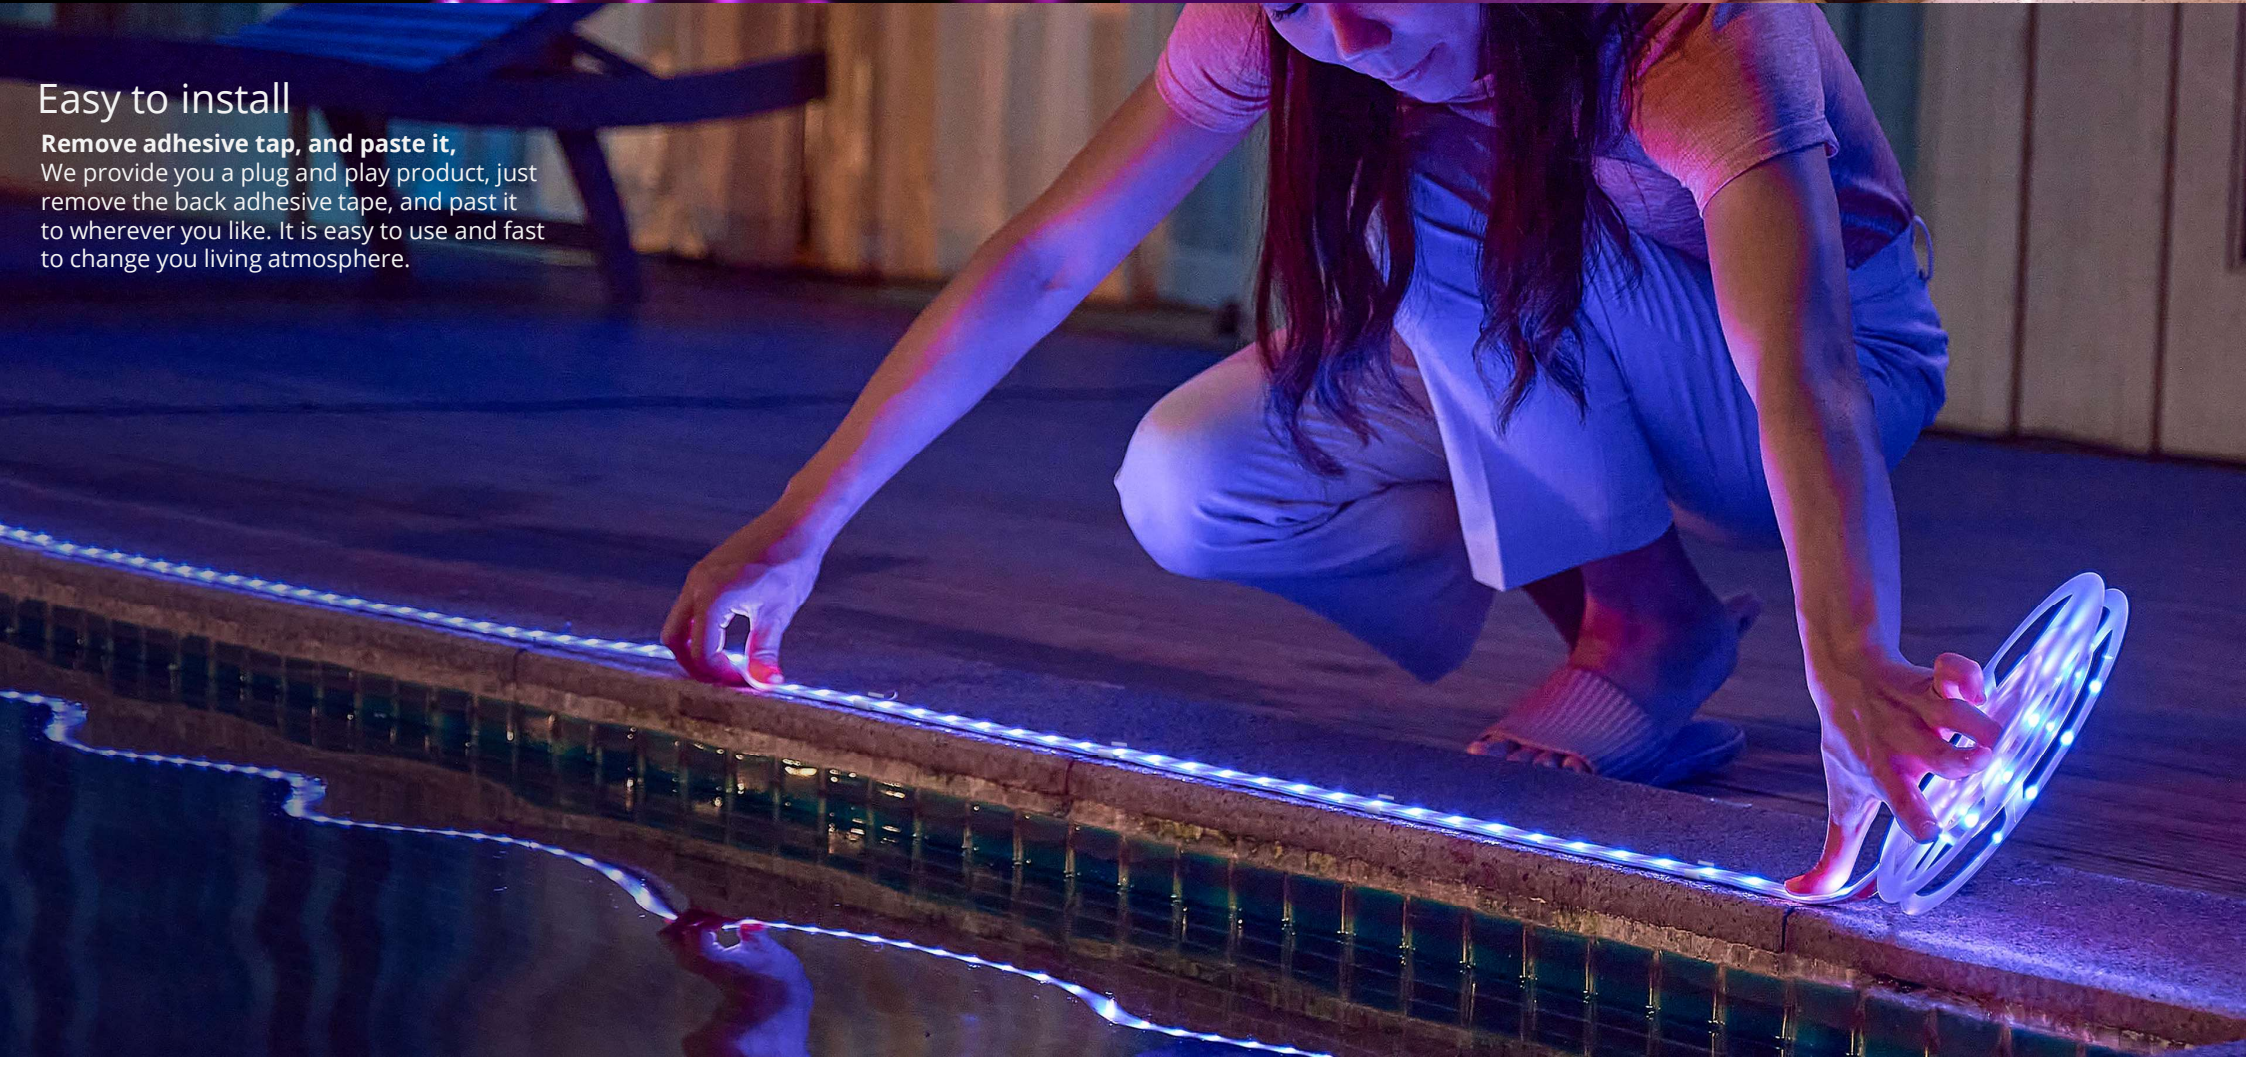

WiFi/BLUETOOTH LED strip

Beyond illumination, the ultimate magician of lighting

Flexible, Million colors, Wi-Fi enabled

DIY your home with color

Thanks to the flexibility, it allows to attach the light strip to anywhere you want, such as behind the TV, under the sofa, around the artwork, under the bed, and etc. With the indirect light, your home will be decorated to what you want.

Easy to install

Remove adhesive tap, and paste it,

We provide you a plug and play product, just remove the back adhesive tape, and past it to wherever you like. It is easy to use and fast to change you living atmosphere.

Dance with light and music

Combine your favourite music with family lighting, feel the rhythm of light. Download Our APP, get party started with LED Strip.

Switch lighting from pre-set scenes

From blue to orange, night light to high brightness, just use pre-set scenes in the mobile APP. It provides you a fast way to get the color you like, and also you can put one into your favourite.

Ultimate flexibility: shape, bend and extend

Our Light strip is the most flexible light source imaginable. You can shape the strip in nearly any form and use the adhesive tape on the back to attach it to any solid surface. If needed, you can cut your Light strip to size at the scissor markings. Our Light strip is the most versatile and robust light source that will bring your room to life.