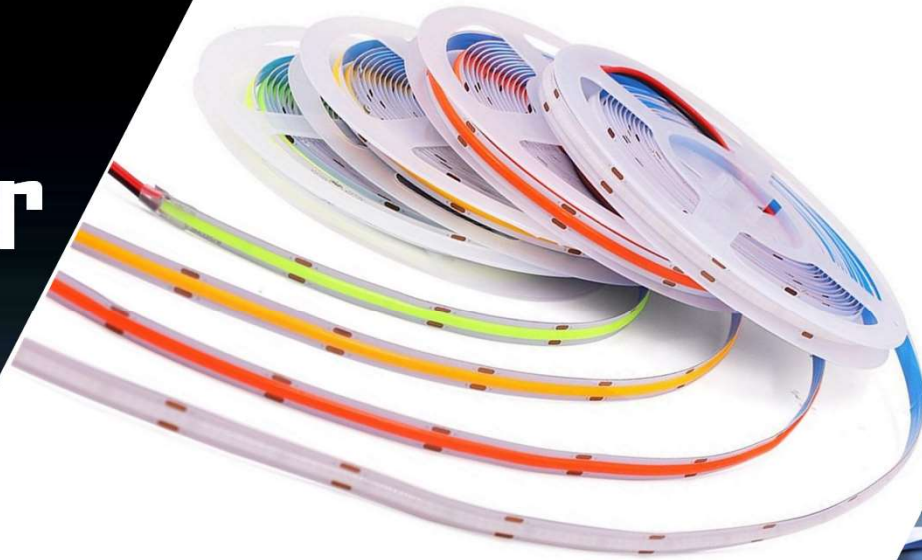

Single Color Premium FCOB STRIPS

	360WW, 360NW, 360CW	360GR, 360PK, 360IB
LED per Meter	360	360
Lumen/M	850	650-850
Color	W: Cool White, WW: Warm White, NW: Natural White	G: Green, P: Pink, IB: Ice Blue
Waterproof Level	IP44	IP44
Working Voltage	DC-12V	DC-12V
FPCB	8mm	8mm
Power Consumption	10 w/m	10 w/m
Color Temperature (K)	WW: 3000K, NW: 4000K, W : 6000K	
Beam Angle	180	180
Colour rendering	CRI >90	CRI >90