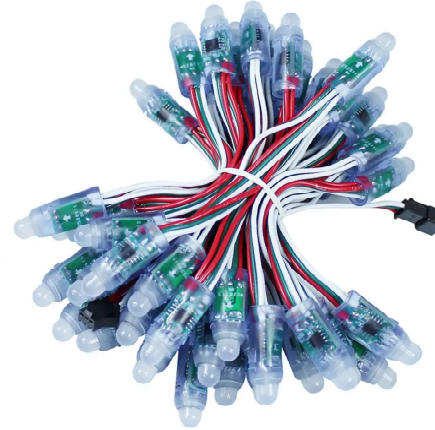

STRING-50-2811-5CM

Bulb per Set	50
IC Chip Model	2811 IC
Color	RGB full color
Waterproof Level	IP67 (with Silicon tube)
Working Voltage	DC-5V
Bulb Lumen (Per Bulb)	8 Lumen
Power Consumption	15W
Color Temperature (K)	R:620-625 G:515-522 B:460-465
Beam Angle	160
Wire Length between Bulbs	5cm