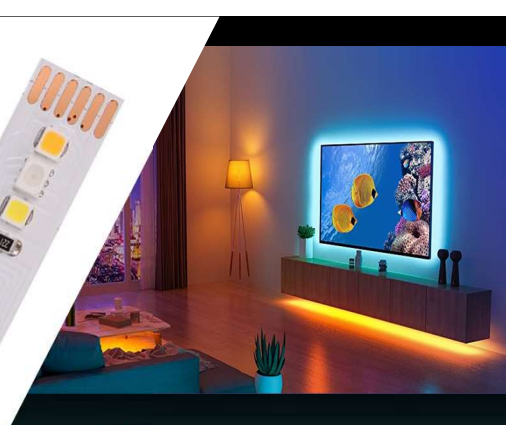

RGB+CCT STRIPS

5050-90-RGB3-IP20

LED per Meter	30+30+30
SMD LED Model	5050 RGB+3530 CCT
Color	RGB+CCT
Waterproof Level	IP20
Working Voltage	DC-12V
LED Lumen (Per LED)	8-10 Lumen
Power Consumption	7 w/m
Color Temperature (K)	R:620-625 G:515-522 B:460-465 , W:6000 WW:3000
Beam Angle	120
FPCB Type	Double